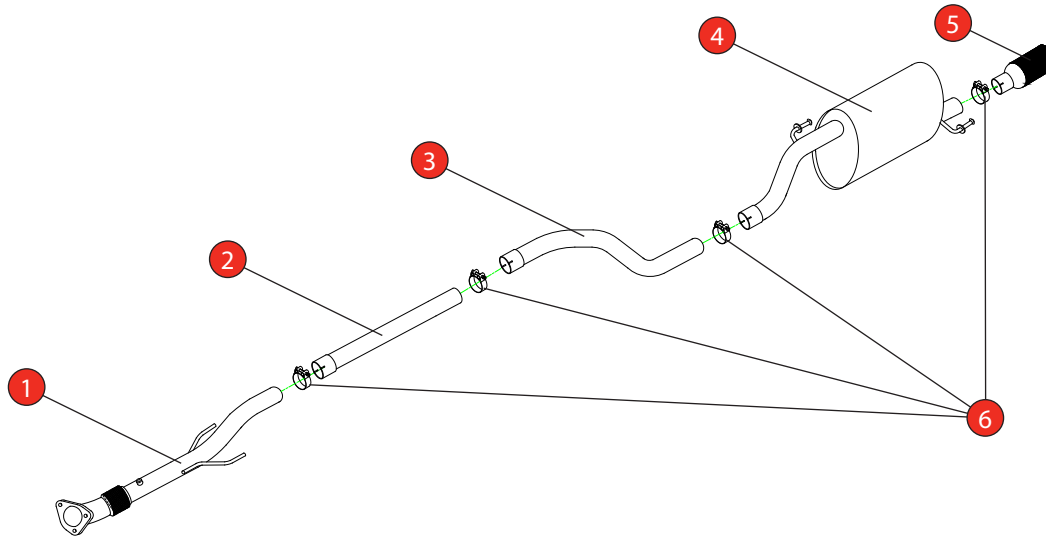

Car	Vauxhall Corsa 'E' Limited Edition 1.4T	Part No.	SVXS065C
Year	2014-Current	Fit Kits	047FK
Notes	Where not supplied use original fittings	Features	Pipe Diameter:- 63.5mm / 2.5"

Estimated Fitting Time: 60 Minutes

NO.	PART NO.	DESCRIPTION	QTY
1	859GM	Front Pipe	1
2	805GM	Non-resonated Centre Section	1
3	806GM	Link Pipe	1
4	861GM	Rear Silencer	1
5	Z023.10055	Ø100mm Black Ceramic Coated Daytona Trim	1
Fit Kit			
6	Z016.10064	65mm H/D Clamp	4